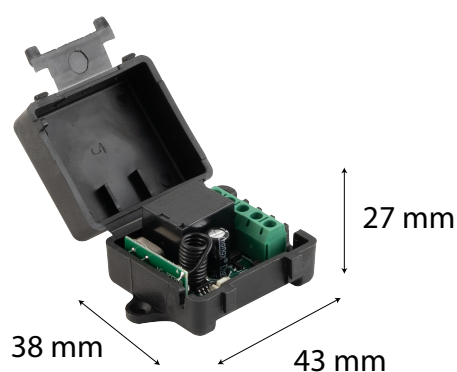

PRODUCT PARAMETERS

Button	1/2/3/4 Buttons
Encoding Type	Fixed Code, Learning Code, and Copy Code
Material	ABS, Metal
Range	>100 m
Frequency	433.92MHz and 315MHz
Input	12 V DC
Oscillation Resistance	340K
Output Terminal	No / Nc / Com

DIMENSION

Get in Touch ▶

+44 2080 773081

info@thestoneuk.com

www.thestoneuk.com