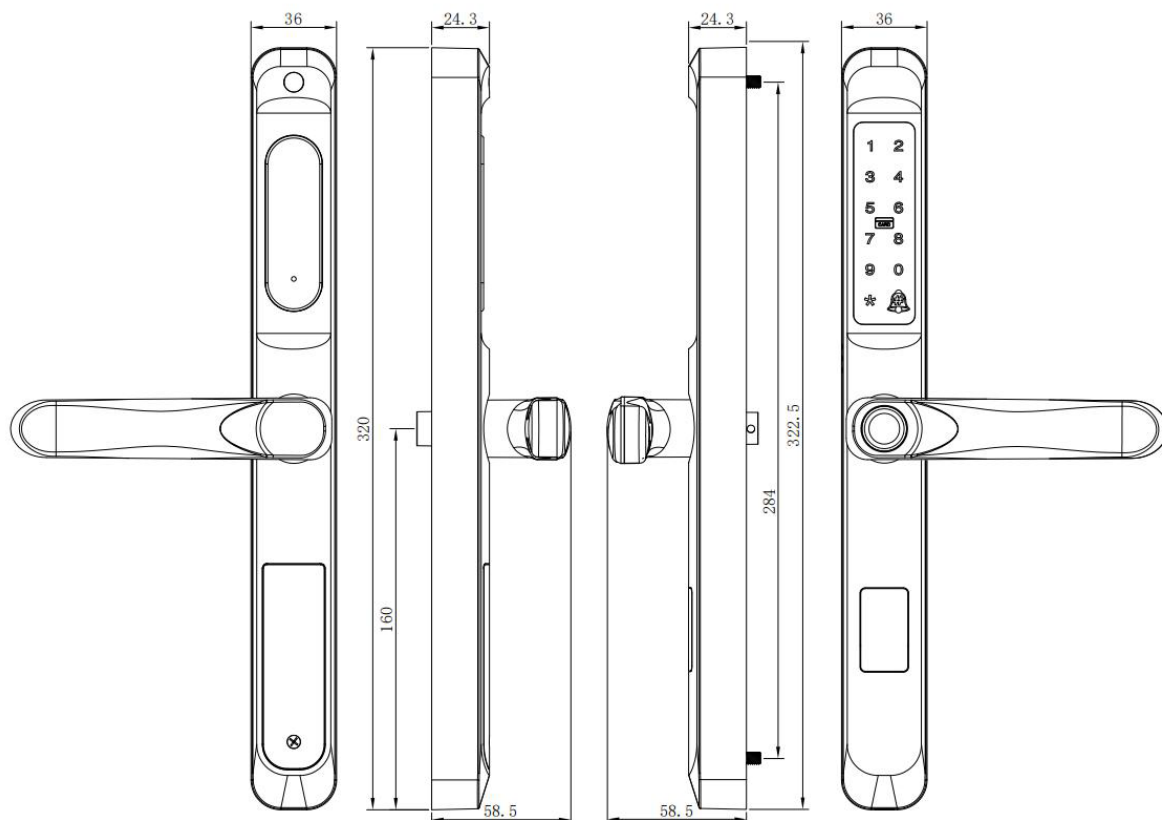

PRODUCT PARAMETERS

Appearance	Aluminum alloy | Color: Black | OLED Glass sensing panel
Unlocking Method	Fingerprint | Password | IC card | Mechanical keys | TUYA Wifi App
Hardware Parameters	4 AAA batteries | Emergency power supply Type C | IPX6 Rating
Structural Function	Grade C Lock Cylinder Electronic anti-lock
Mortise	2885 | 3085 | 3585 (Standard) | 4085 | 4585
Other Functions	English voice prompt Multiple error alarms Low battery alarm Anti-theft alarm Virtual password Silent mode Doorbell

DIMENSION

Get in Touch

+44 2080 773081

info@thestoneuk.com

www.thestoneuk.com