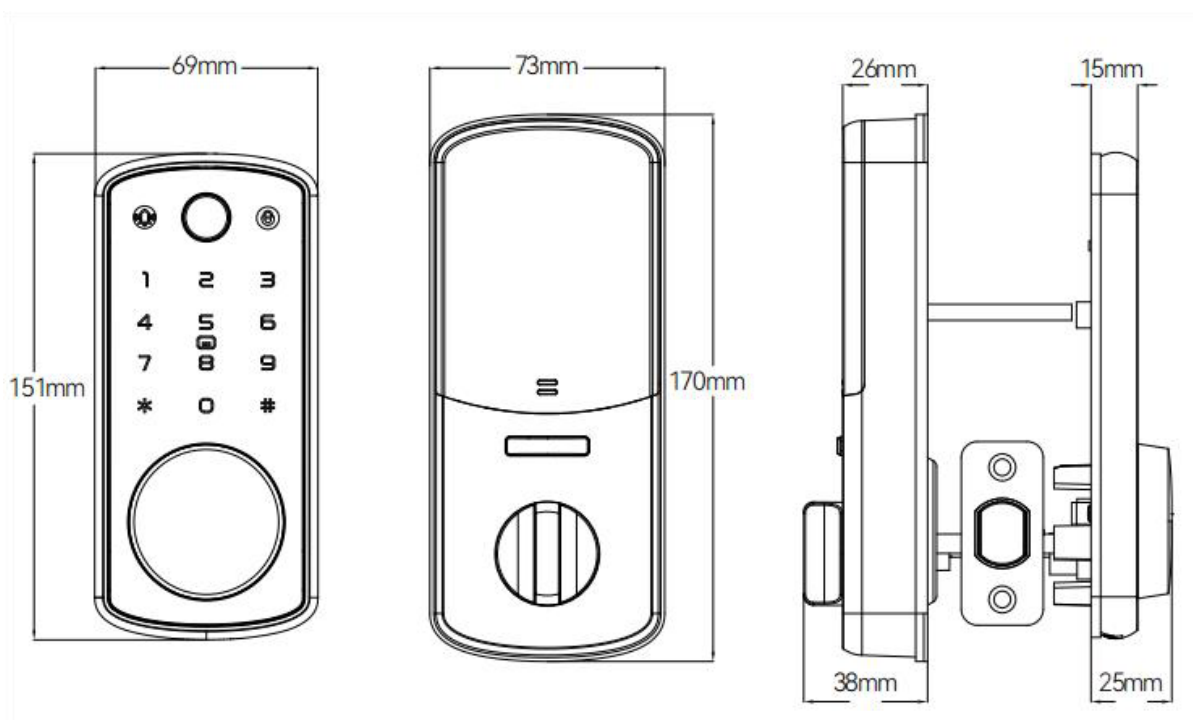

PRODUCT PARAMETERS

Appearance	Aluminum alloy | Color: Black | OLED Glass sensing panel
Unlocking Method	Fingerprint | Password | IC card | Mechanical keys | TUYA Wifi App
Hardware Parameters	4 AA batteries | Emergency power supply Type C | Number of users: 99 sets (01ID administrator)
Structural Function	Grade A Lock Cylinder Electronic anti-lock
Lock Body(Mortise)	Deadbolt 60/70 mm
Other Functions	English voice prompt Multiple error alarms Low battery alarm Anti-theft alarm Virtual password Silent mode Doorbell

DIMENSION

Get in Touch >

+44 2080 773081

info@thestoneuk.com

www.thestoneuk.com