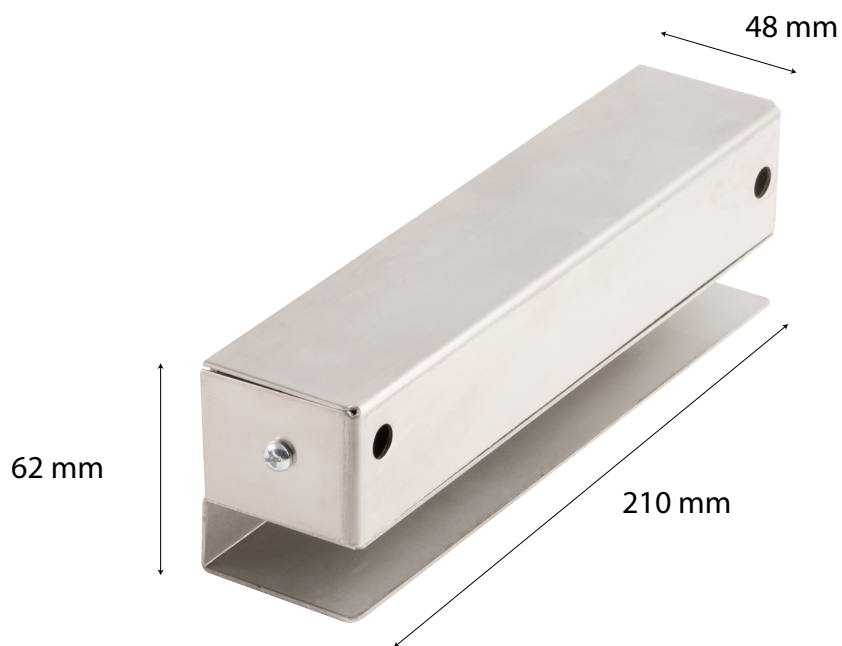

PRODUCT PARAMETERS

Power Supply	12 V DC
Operation Mode	Fail-Safe (Unlocked When Power Is Off)
Material	Stainless Steel
Operating Temperature	-10° C to 55° C
Induction Distance	8 mm
Glass Thickness	10 to 15 mm
Dimension	210 X 62 X 48 mm

DIMENSION

Get in Touch ▶

+44 2080 773081

info@thestoneuk.com

www.thestoneuk.com