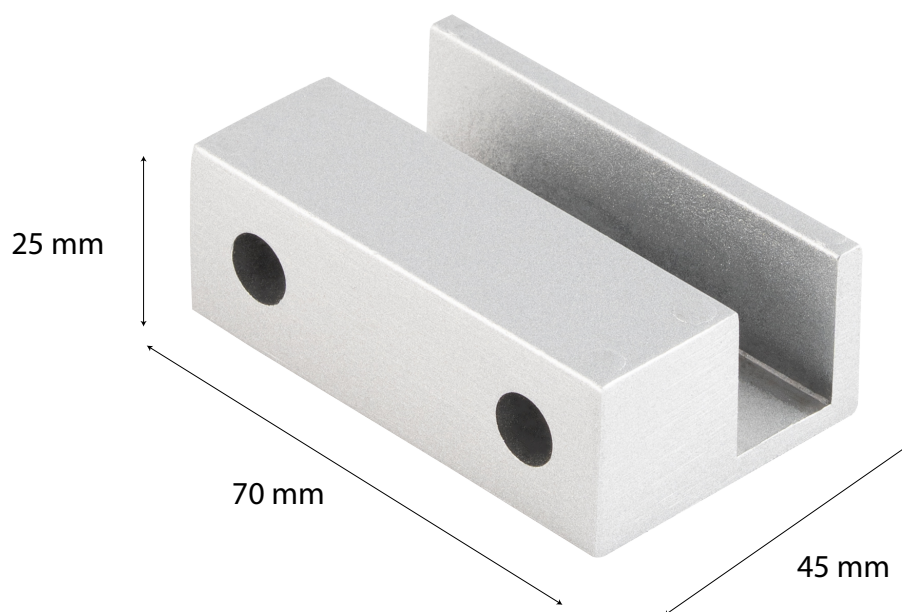

PRODUCT PARAMETERS

Power Supply	12 V DC
Operation Mode	Fail-Safe (Unlocked When Power Is Off)
Material	Aluminum
Operating Temperature	-10° C to 55° C
Induction Distance	10 to 15 mm
Suitable	Frameless Glass Door
Dimension	70 X 45 X 25 mm

DIMENSION

Get in Touch ▶

+44 2080 773081

info@thestoneuk.com

www.thestoneuk.com