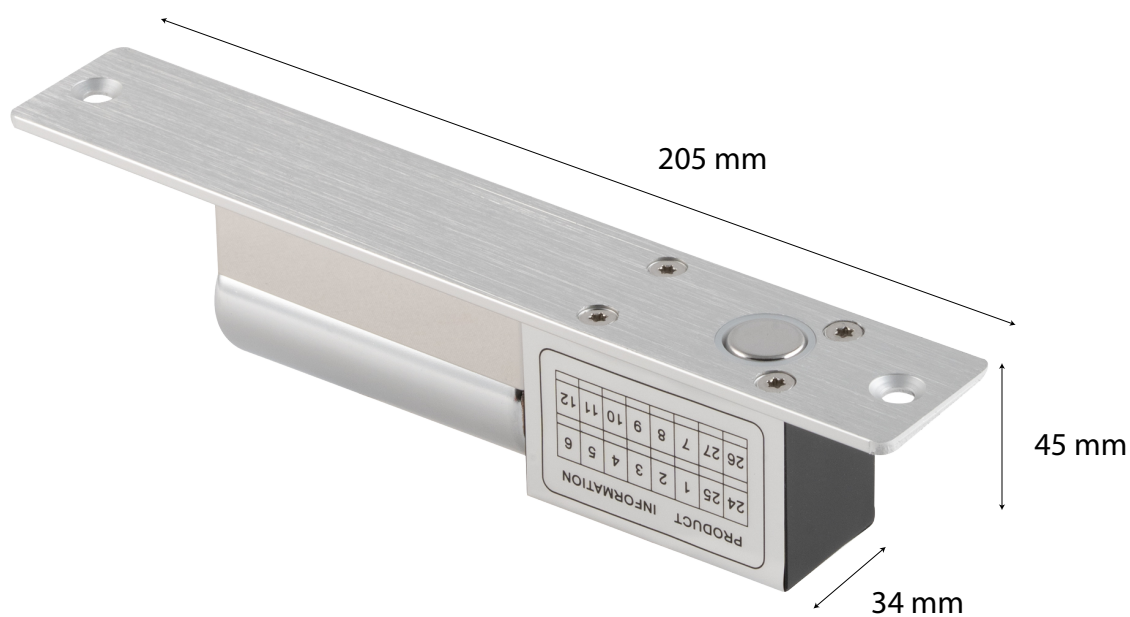

STONEUK - ST-DB5C

The Stoneuk ST-DB5C is a reliable and efficient electric deadbolt lock designed for high-security access control systems. Featuring a 5-wire connection and a built-in adjustable timer (3, 0, or 6 seconds), it provides flexible control over door locking and unlocking. With NO/COM (Normally Open/Common) output contacts, it easily integrates into a variety of security setups. Designed for low-temperature operation, the lock ensures enhanced safety and energy efficiency.

KEY FEATURES

- A Reliable and Efficient Electric Deadbolt
- Designed for High-Security Access Control Systems
- Built-In Adjustable Timer
- Provides Flexible Control over Door Locking and Unlocking
- Designed for Low-Temperature Operation
- Ensures Enhanced Safety and Energy Efficiency

PRODUCT PARAMETERS

Power Supply	12 V DC
Open way	Fail-Safe
Material	Stainless Steel Locking Bolt
Signal Output	No/Com
Timer	0 / 3 / 6 Sec
Dimension	205 X 34 X 45 mm

DIMENSION

Get in Touch 

+44 2080 773081