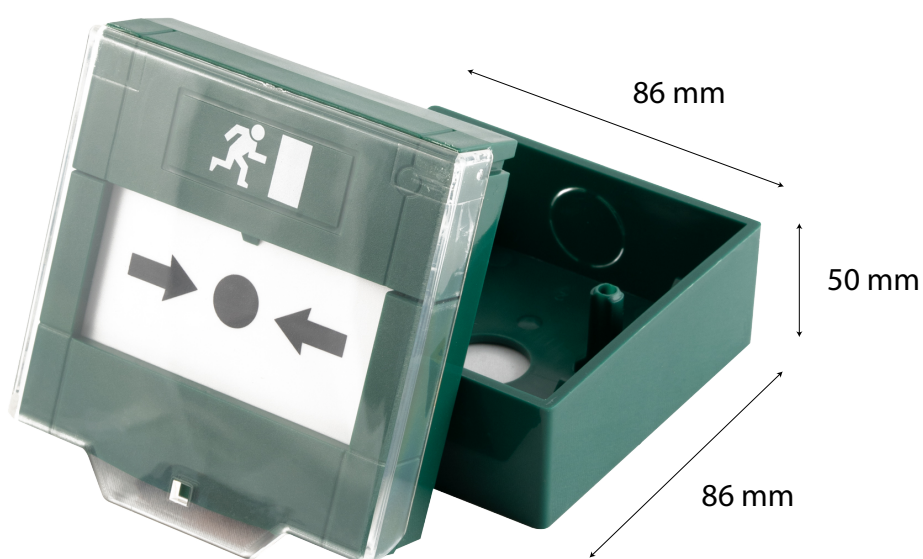

PRODUCT PARAMETERS

Operating Voltage	12 V DC
Max. Voltage	36 V DC
IP Rating	IP 55
Operating Temperature	-10° to 55° C
Material	Fireproof Material, Sandblast Finished
Signal Output	No/Nc/Com
Dimension	86 X 86 X 50 mm

DIMENSION

Get in Touch

+44 2080 773081

info@thestoneuk.com

www.thestoneuk.com