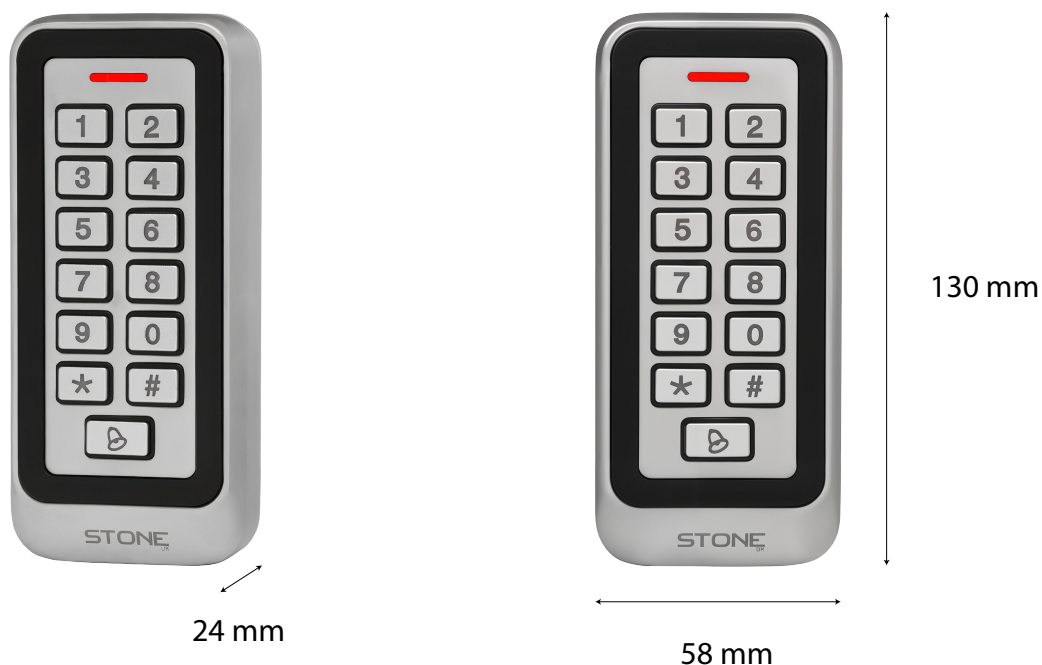

PRODUCT PARAMETERS

Access Methods	Card and Password
Reading Range	Up To 5 cm
Reading Time	< 300 ms
IP Rating	IP66
Operating Voltage	12 V DC
Operating Temperature	-0° to 60° C
Output short-circuitprotection time	Max 0.1 ms
Add-in Reader Interface	WG26 Interface
Reading Frequency	125 KHz
Electric Lock Output	Max 3A
Alarm Output	Max 20A
User Capacity	1,000 Users

DIMENSION

Get in Touch ▶

+44 2080 773081

info@thestoneuk.com

www.thestoneuk.com