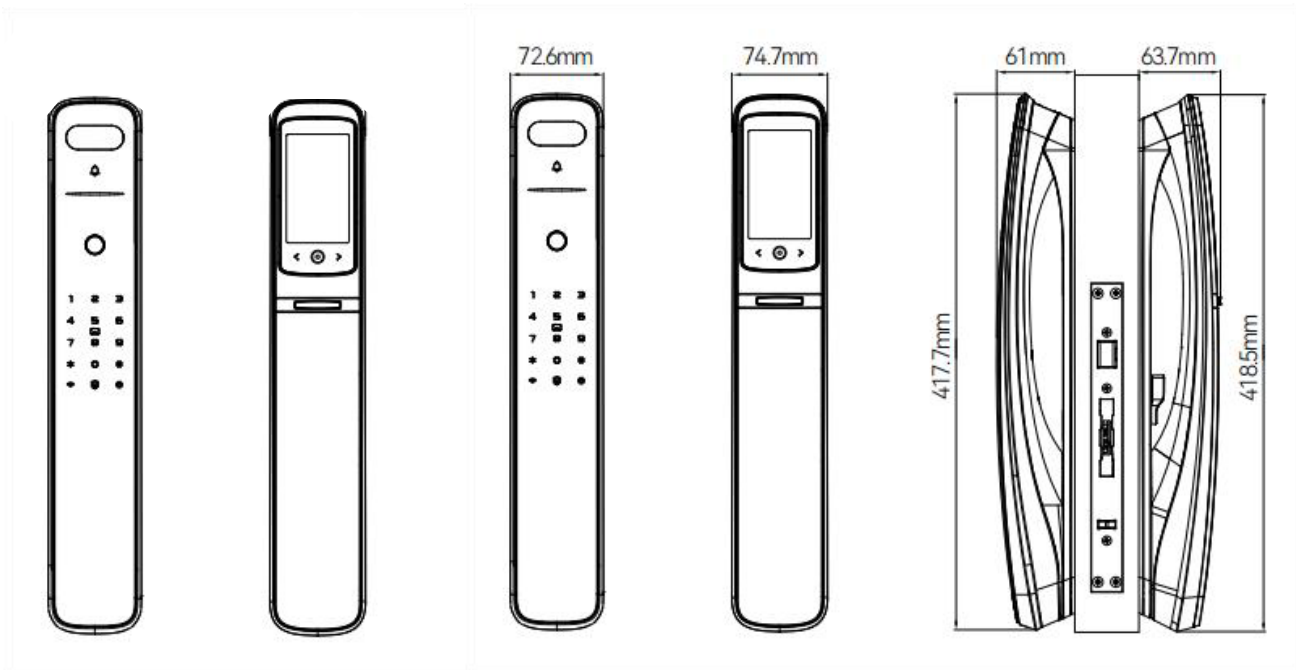

PRODUCT PARAMETERS

Appearance	Aluminum alloy, Color: black Display: 4-inch screen
Unlocking Method	Palm vein, Face scan. Fingerprint, Password, IC card, Mechanical keys, TUYA Wifi App
Hardware Parameters	4200 mA Lithium battery, Emergency power supply Type C, Number of users: 50+99 sets (01ID administrator)
Structural Function	Grade C Lock Cylinder Electronic anti-lock
Lock Body(Mortise)	Full-auto 6068
Other Functions	English voice prompt Multiple error alarms Low battery alarm Anti-theft alarm Virtual password Silent mode Doorbell

DIMENSION

Get in Touch >

+44 2080 773081

info@thestoneuk.com

www.thestoneuk.com