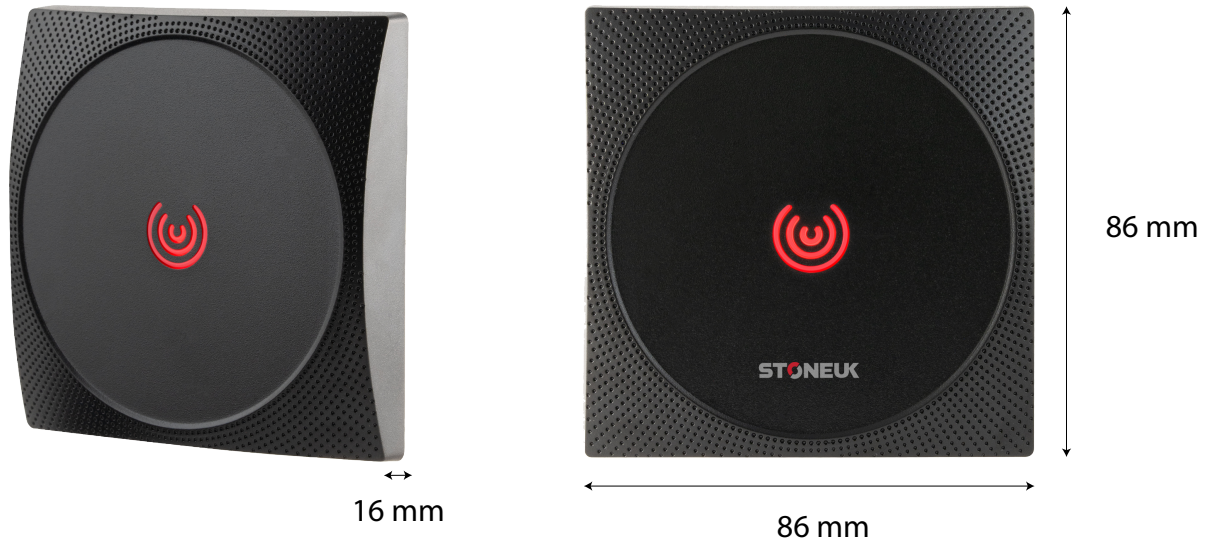

PRODUCT PARAMETERS

Access Method	Card
Reading Range	Up To 10 cm
Reading Time	< 300 ms
IP Rating	IP65
Operating Voltage	12 ~ 18 V DC
Operating Temperature	-25° to 75° C
Appearance	Color: Black
Capacity	Up to 1,000 Users
Reading Frequency	125KHz

DIMENSION

Get in Touch >

+44 2080 773081

info@thestoneuk.com

www.thestoneuk.com