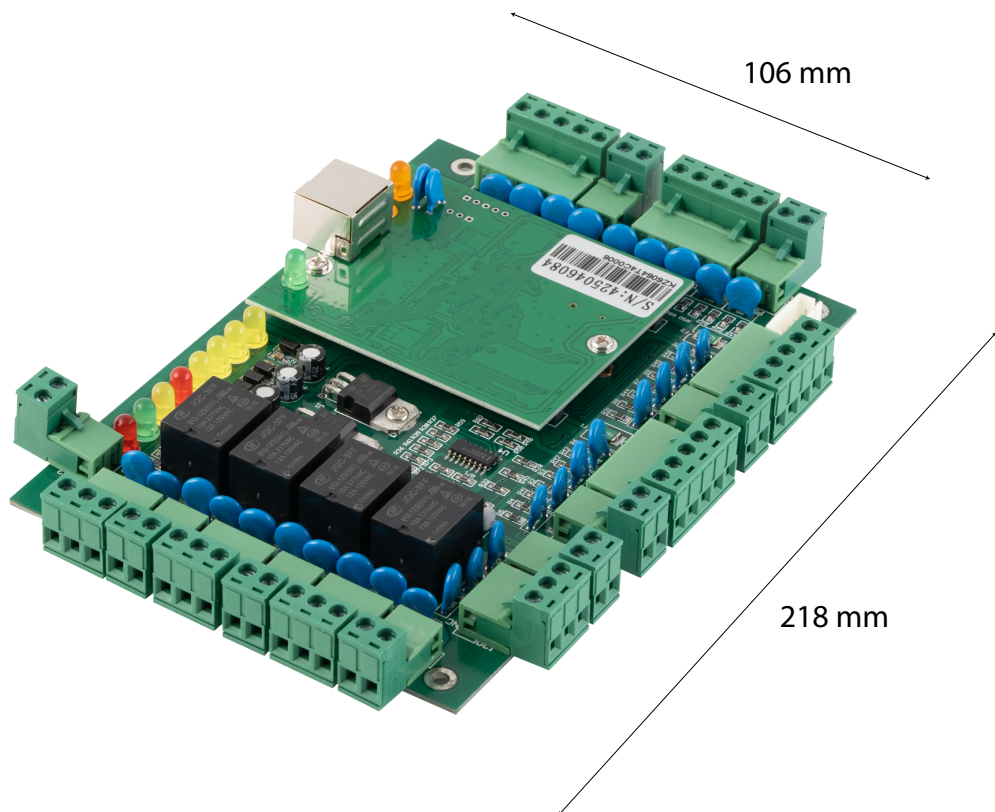

PRODUCT PARAMETERS

Operating Voltage	9 ~ 16 V DC / 5 A
Operating Temperature	-40° ~ 70° C
Output Contact	Lock, Access Control, Exit Button
Door Controlled	4 Doors
Users	20,000
Max Distance	80 m
Q ' Ty Of Event Buffers(Offline)	100,000 Event Buffersst

DIMENSION

Get in Touch

+44 2080 773081

info@thestoneuk.com

www.thestoneuk.com