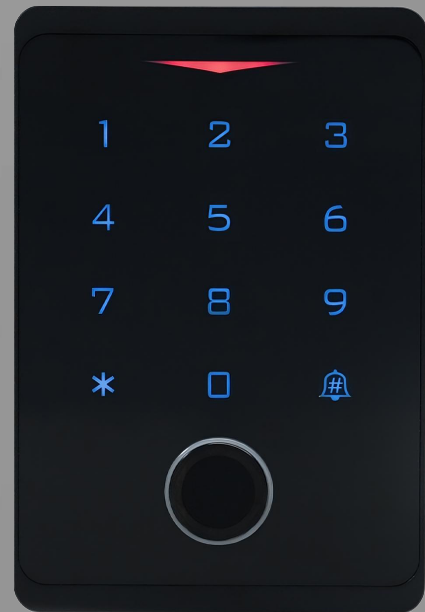

FINGERPRINT SENSOR

MOBILE ACCESS

PASSWORD

CARD ACCESS

STONEUK - ST-103

The Stoneuk ST-103 is a high-performance standalone access controller designed for single-door applications. It supports multiple access modes, including card, PIN, fingerprint, or a combination of these methods, offering enhanced security and flexibility. With built-in Wi-Fi connectivity, the device can be easily configured and monitored through a dedicated mobile application, allowing remote access control and real-time management from anywhere. Ideal for both residential and commercial use, the ST-103 combines convenience, reliability, and advanced biometric authentication in one compact solution.

Mobile Application	Smart Life
Access Methods	Fingerprint, Password, Card, Mobile App
Wi Fi Network	2.4 GHZ
IP Rating	IP66
Operating Voltage	12 ~ 18 V DC
Operating Temperature	-40° to 60° C
Appearance	Color: Black
Capacity	Up to 1,000 Users
Card Type	EM 125KHz EM Card