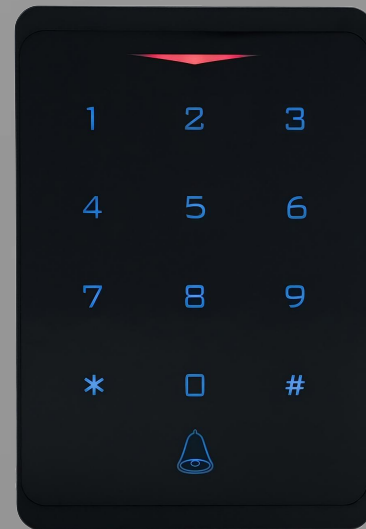

MOBILE ACCESS

PASSWORD

CARD ACCESS

STONEUK - ST-102

The Stoneuk ST-102 is a multifunction standalone access controller designed for single-door applications. It supports up to 1,000 users and offers card access, PIN access, or a combination of both. Additionally, the device features Wi-Fi connectivity, allowing it to be conveniently managed and accessed through a dedicated mobile application, providing enhanced flexibility and control from anywhere.

KEY FEATURES

- Multiple Access Methods
- Designed for Single Door Applications
- Built-in Wi-Fi Connectivity
- Remote Access
- Support up to 1,000 Users
- Waterproof

PRODUCT PARAMETERS

Mobile Application	Smart Life
Access Methods	Password, Card, Mobile App
Wi Fi Network	2.4 GHZ
IP Rating	IP66
Operating Voltage	12 ~ 18 V DC
Operating Temperature	-40° to 60° C
Appearance	Color: Black
Capacity	Up to 1,000 Users
Card Type	EM 125KHz EM Card